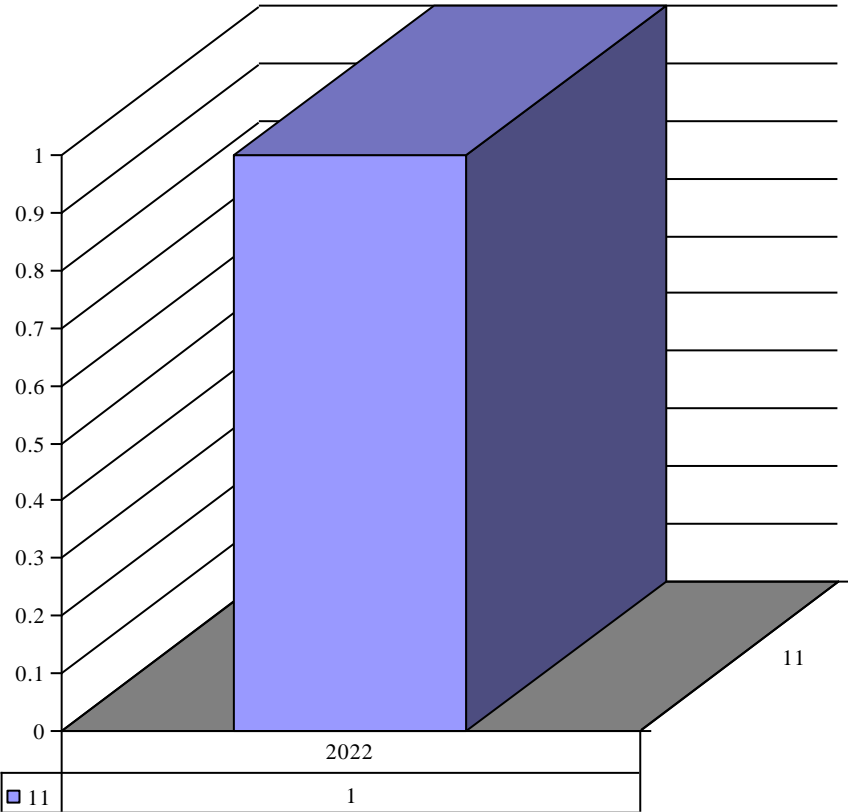

Organization Type Affiliated Ministry

Year	Month	Organization Type	Count
2022	11	Affiliated Ministry	1