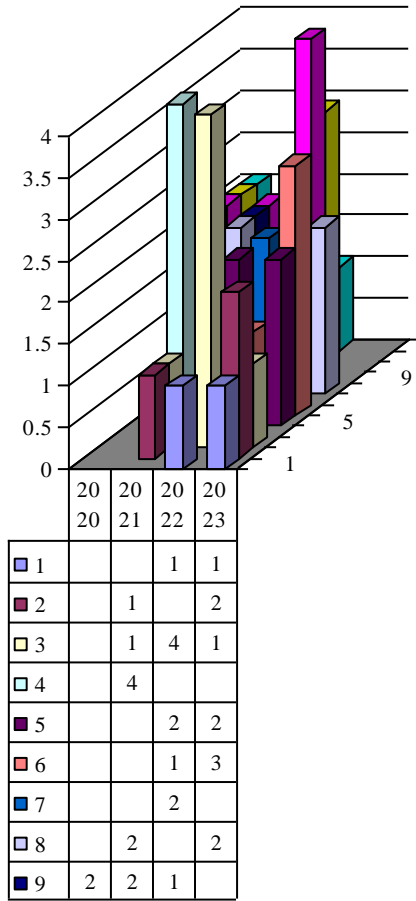

Organization Type Agency

Year	Month	Organization Type	Count
2020	9	Agency	2
2020	10	Agency	2
2020	11	Agency	2
2020	12	Agency	2
2021	2	Agency	1
2021	3	Agency	1
2021	4	Agency	4
2021	8	Agency	2
2021	9	Agency	2
2021	10	Agency	2
2021	12	Agency	1
2022	1	Agency	1
2022	3	Agency	4
2022	5	Agency	2
2022	6	Agency	1
2022	7	Agency	2
2022	9	Agency	1
2022	10	Agency	4
2022	11	Agency	3
2022	12	Agency	1
2023	1	Agency	1
2023	2	Agency	2
2023	3	Agency	1
2023	5	Agency	2
2023	6	Agency	3
2023	8	Agency	2