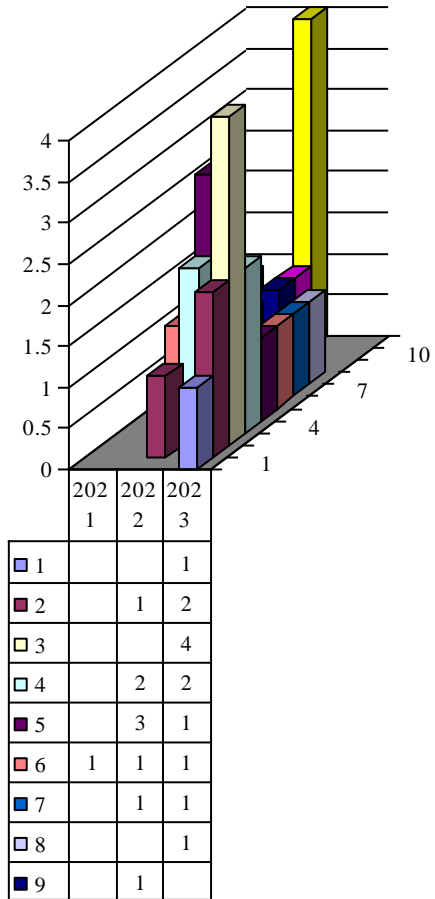

**Archdiocese of St. Louis
The Reclamation Center
Web Statistics Item Pickup Organization Type**

Organization Type Administrative Office

Year	Month	Organization Type	Count
2021	6	Administrative Office	1
2021	10	Administrative Office	1
2022	2	Administrative Office	1
2022	4	Administrative Office	2
2022	5	Administrative Office	3
2022	6	Administrative Office	1
2022	7	Administrative Office	1
2022	9	Administrative Office	1
2022	10	Administrative Office	1
2022	11	Administrative Office	4
2023	1	Administrative Office	1
2023	2	Administrative Office	2
2023	3	Administrative Office	4
2023	4	Administrative Office	2
2023	5	Administrative Office	1
2023	6	Administrative Office	1
2023	7	Administrative Office	1
2023	8	Administrative Office	1

Organization Type Affiliated Ministry

Year	Month	Organization Type	Count
2022	11	Affiliated Ministry	1

Organization Type Agency

Year	Month	Organization Type	Count
2020	9	Agency	2
2020	10	Agency	2
2020	11	Agency	2
2020	12	Agency	2
2021	2	Agency	1
2021	3	Agency	1
2021	4	Agency	4
2021	8	Agency	2
2021	9	Agency	2
2021	10	Agency	2
2021	12	Agency	1
2022	1	Agency	1
2022	3	Agency	4
2022	5	Agency	2
2022	6	Agency	1
2022	7	Agency	2
2022	9	Agency	1
2022	10	Agency	4
2022	11	Agency	3
2022	12	Agency	1
2023	1	Agency	1
2023	2	Agency	2
2023	3	Agency	1
2023	5	Agency	2
2023	6	Agency	3
2023	8	Agency	2